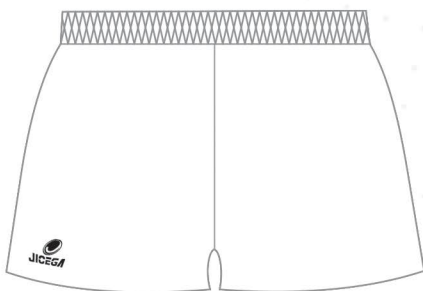

SIZE GUIDE KIT MATCH

RUGBY JERSEY

AGE	WEIGHT (kg)	SIZE JERSEY
4-5 ANS		3XS
U6		XXS
U8		XS
U10		S
1m65	65 kg	M
1m75	75 kg	L
1m85	85 kg	XL
1m95	95 kg	XXL
+1m95	+95 kg	XXXL

RUGBY SHORT

HIP (cm)	SIZE (FR)	SIZE RUGBY SHORT
		3XS
40/45		XXS
50/55		XS
60/65		S
70/75	26/28	M
80/85	30/32	L
90/95	34/36	XL
100/105	38	XXL
110/115	40	XXXL
+120	42 et +	4XL